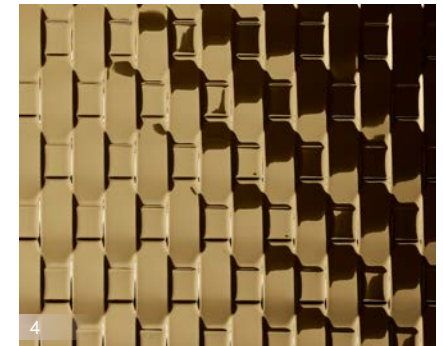

# SIBU DESIGN - Elegance rethought

Project/Photo: CARINI GmbH, (Austria), Product: DM Brass brushed matt AR

□ FL COMB VELVET Curry

□ DM Graphite Black matt

□ SG MARBLE Black AR+

Find more of us at  
[www.sibu.at](http://www.sibu.at)

# Possible combinations

- 1 DM Gold 30
- 3 SL TIMBER Jet Stream matt AR
- 5 DM CLASSY Gold

- 2 DM MARBLE White supermatt AR
- 4 SL RATTAN 20 Gold
- 6 DM GENESIS White supermatt AR