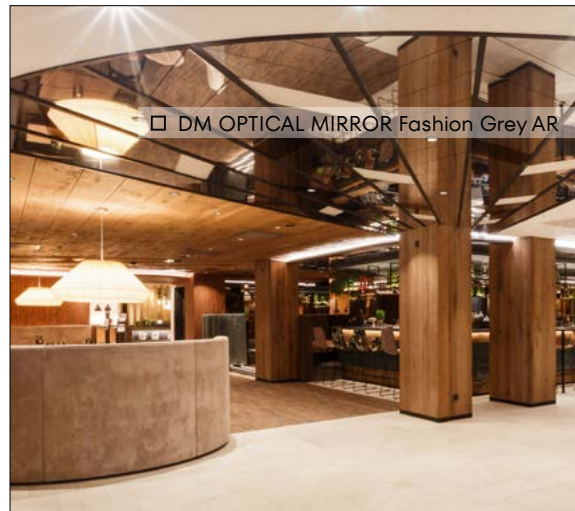

# SIBU DESIGN - feel the luxury

Photo: © Geisler & Trimmel

Project: STOCK resort \*\*\*\*\*, Zillertal, Tirol (Austria), Photo: © Geisler & Trimmel, Product: DM Brown AR

SIBU | DESIGN

Photo: © Geisler & Trimmel