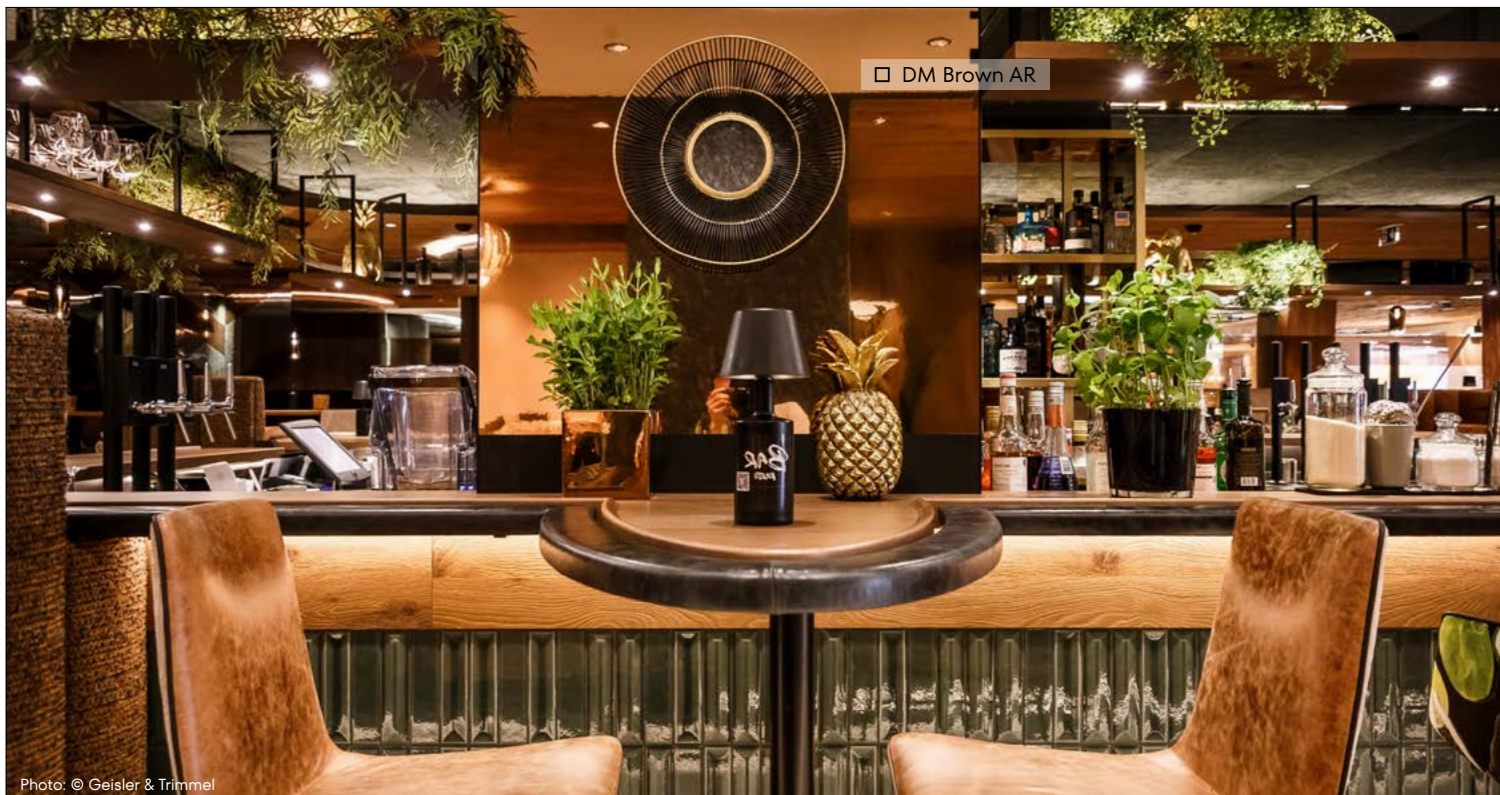

# SIBU DESIGN - feel the luxury

Photo: © Geisler & Trimmel

Project: STOCK resort \*\*\*\*\*, Zillertal, Tirol (Austria), Photo: © Geisler & Trimmel, Product: DM Brown AR

SIBU | DESIGN

Photo: © Geisler & Trimmel