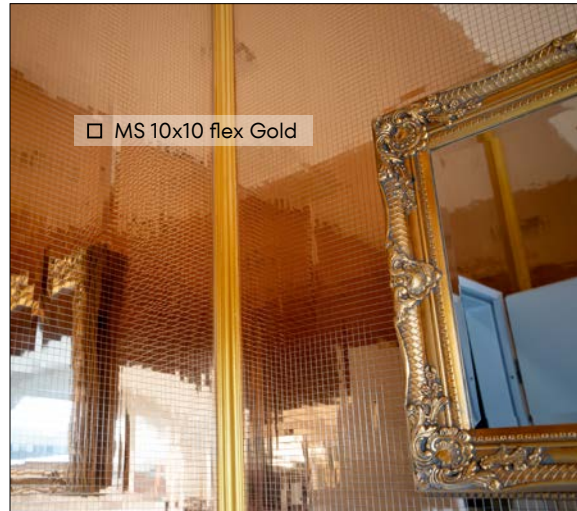

□ MS 10x10 flex Gold