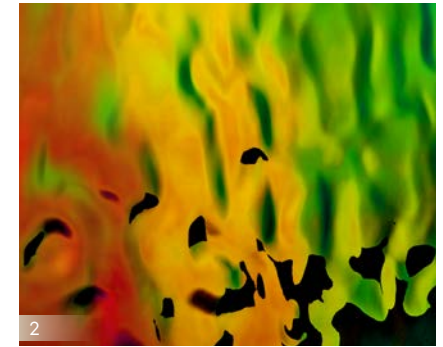

Mirroring elegance with SIBU DESIGN

Project/Photo: Showroom SIBU DESIGN (Austria), Product: SL CREPA Silver

Photo: Paolo Sutti Hotel

Find more of us at
www.sibu.at

SIBU | DESIGN

Possible combinations

- 1 DM Silver MMS
- 3 SG Hollywood
- 5 SL NOTCH Silver matt