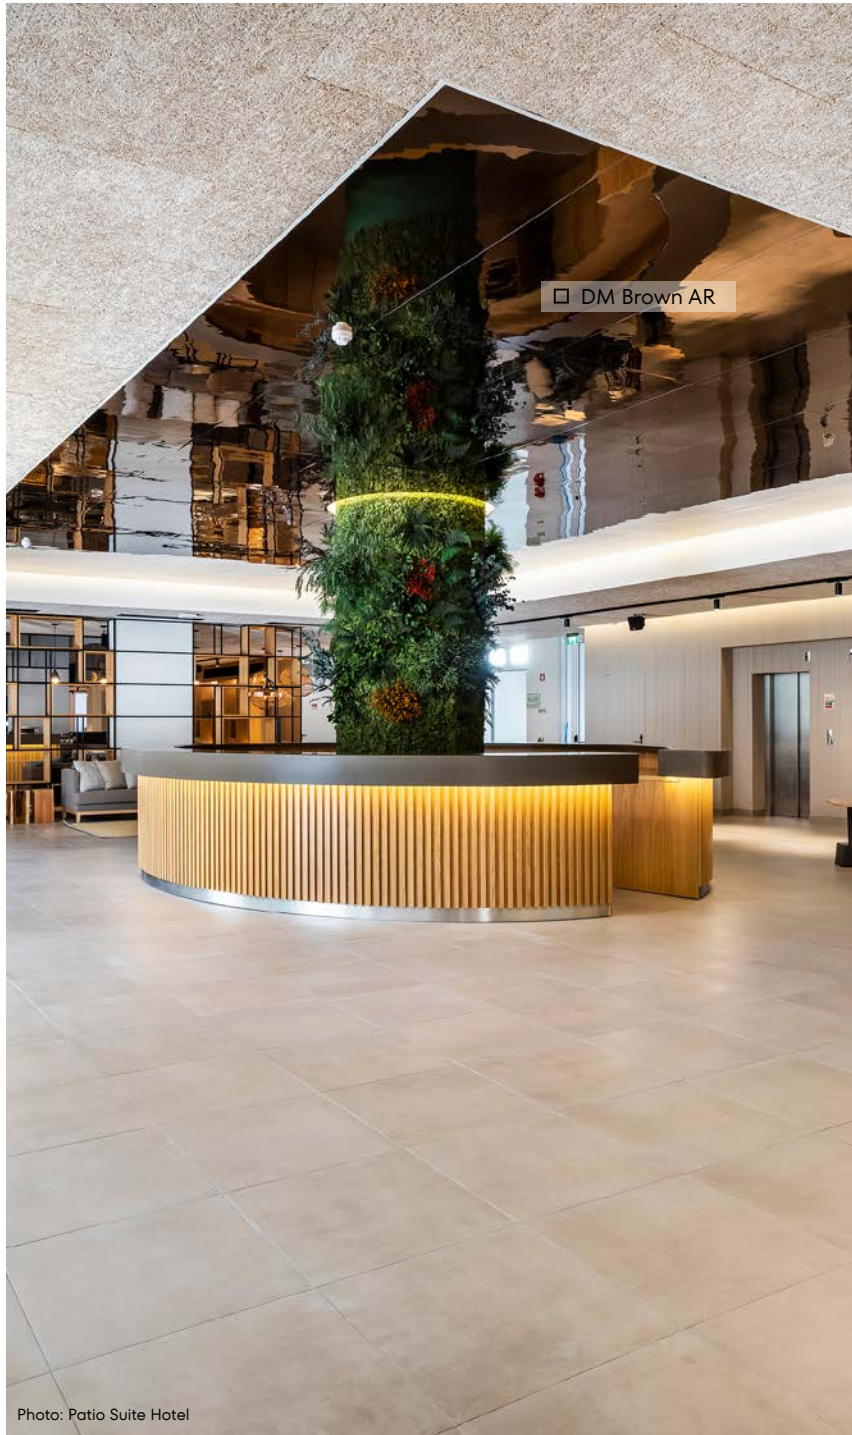

SIBU DESIGN is dancing on the ceiling

Project: Broadway Malyan, Photo: The Patio Suite Hotel (Albufeira, Algarve, Portugal), Product: DM Brown AR

Photo: Patio Suite Hotel

Find more of us at
www.sibu.at

SIBU | DESIGN