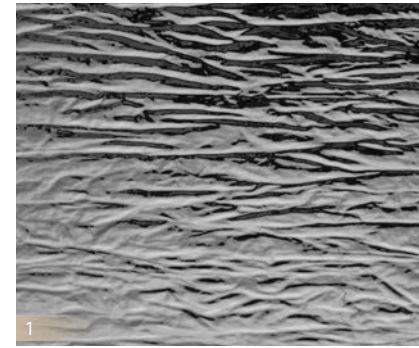

# Possible combinations

- 1 SL CRASHED Silver
- 3 LL LEGUAN Bianco
- 5 MS 20x20 flex Silver

- 2 SL TIMBER Jet Stream matt AR
- 4 FL CUBE VELVET Pearl Antigra
- 6 DM MARBLE White supermatt AR