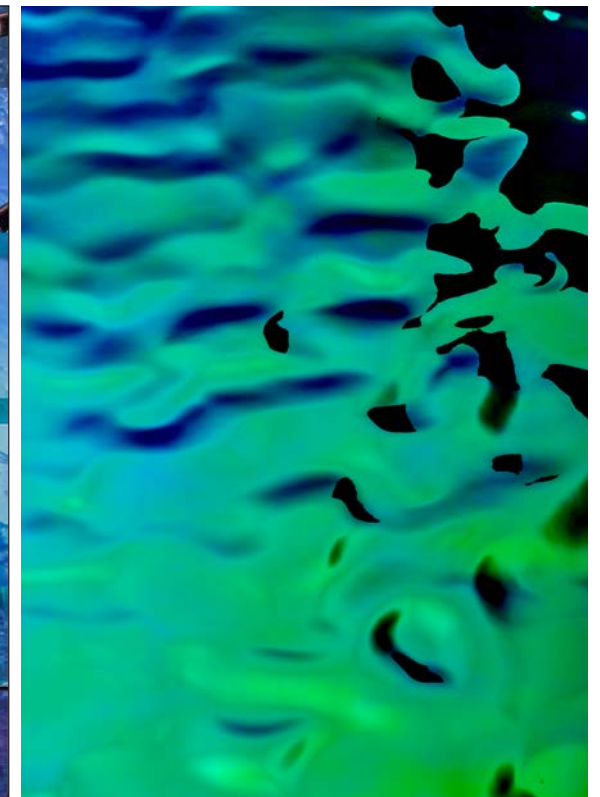

Dare to go luxury shopping with SIBU DESIGN

Project/Photo: KaDeWe Group Berlin (Germany), Customer: ATLANTIS VERANSTALTUNGSTECHNIK GMBH & CO. KG, Product: SL OCEAN Aqua