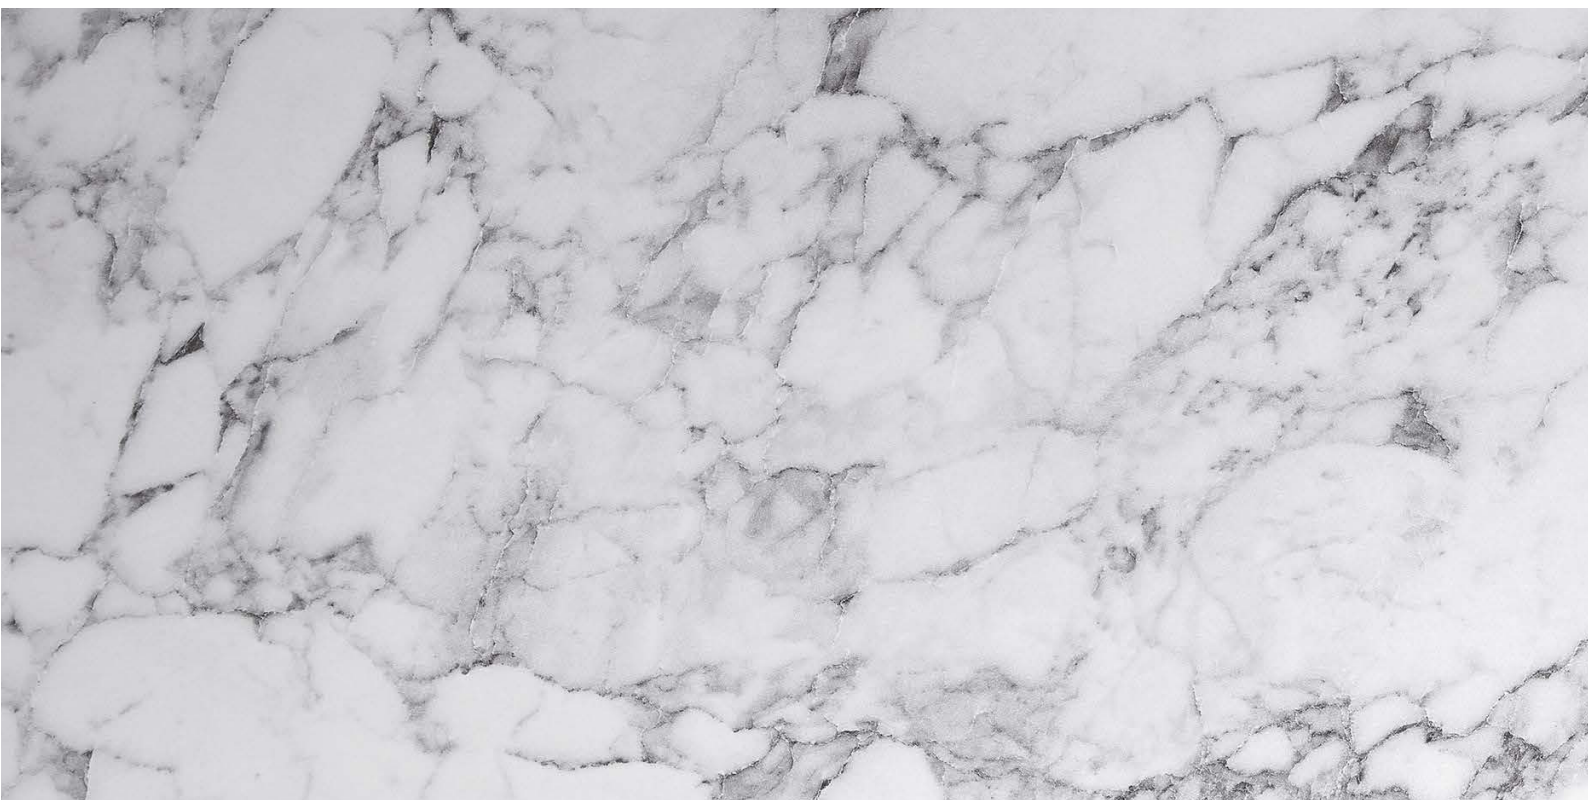

SIBU | DESIGN

SIBU DESIGN GmbH & Co KG
Jupiterstraße 8 / 4452 Ternberg / Austria
T: +43 (0) 7256.6025.0 / info@sibu.at / www.sibu.at