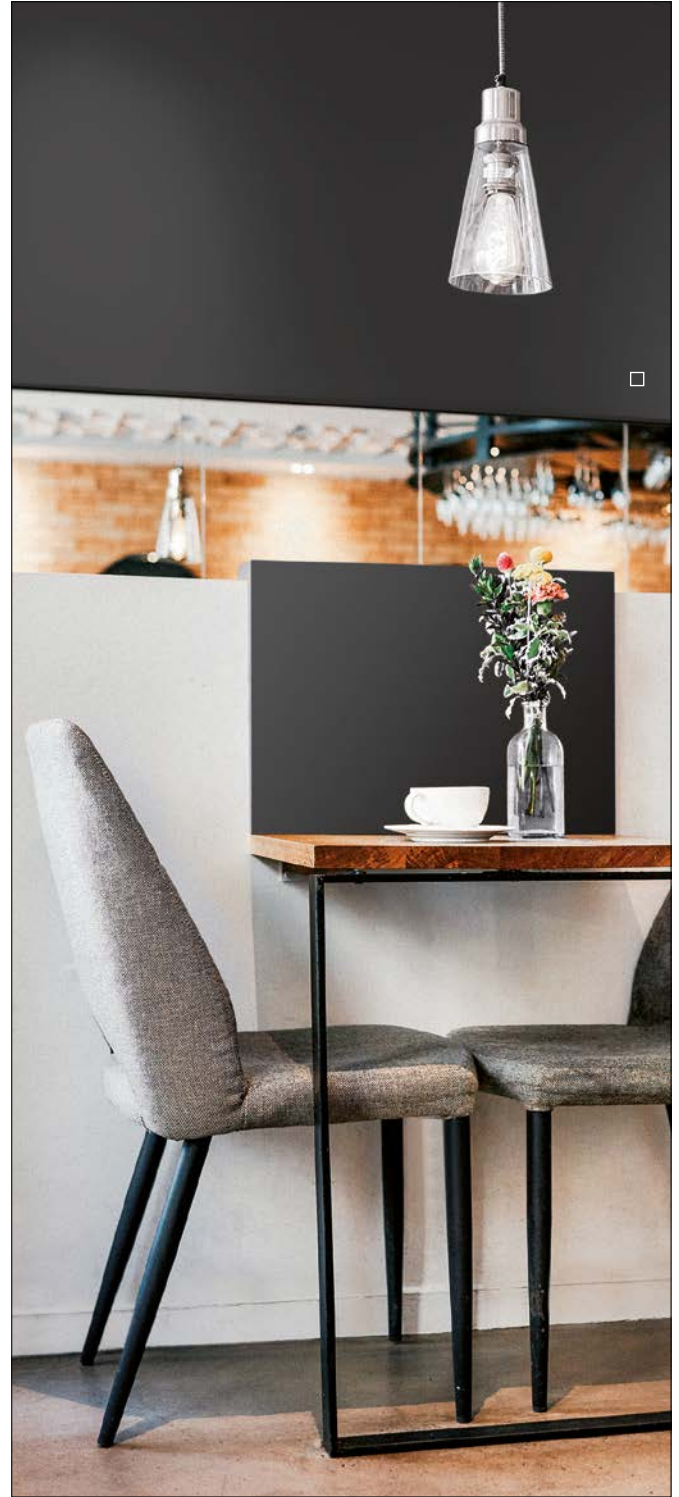

☐ DM Graphite Black matt

NA Nicht klebend
Non-adhesive

SA Selbstklebend
Self-adhesive

AR Abriebbeständig
Abrasion-resistant

i Detailliertere Infos dazu finden Sie im OVERVIEW und auf www.sibu.at
More detailed information in our OVERVIEW and on www.sibu.at