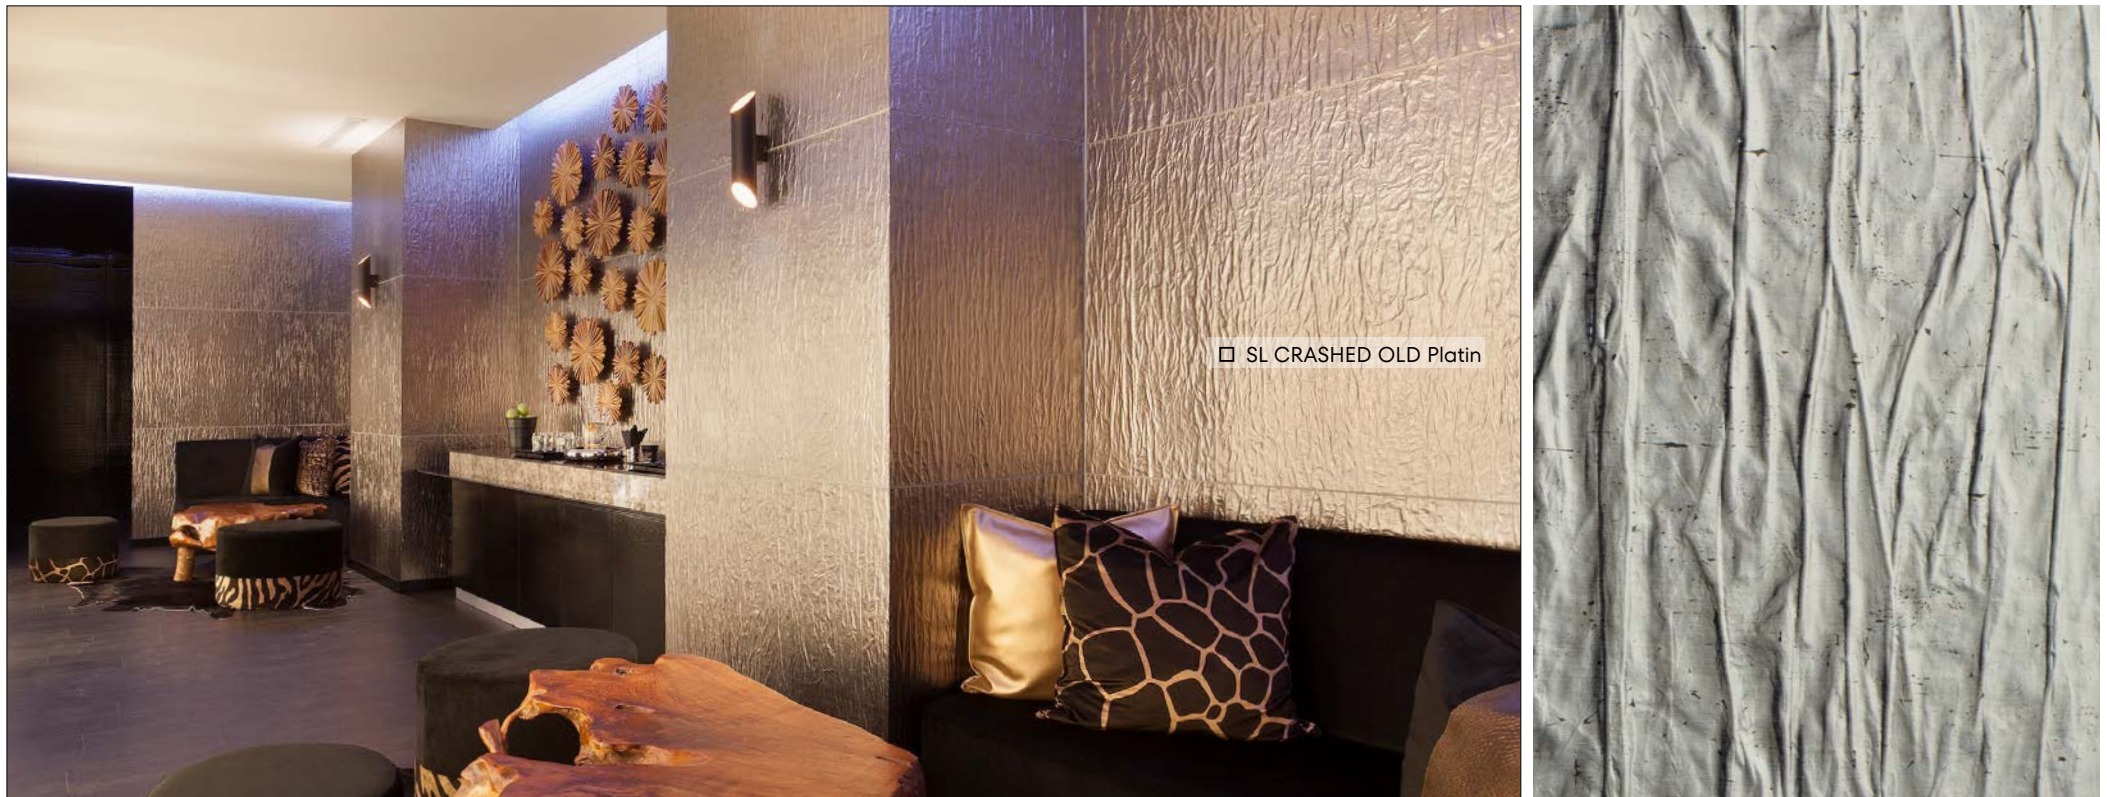

Enjoy pure luxury with SIBU DESIGN

Customer: OSMOS Wellness Center at VIDAMAR RESORT ALGARVE (Portugal) / Architect: Joana Saraiva / Product: SL CRASHED OLD Platin

SIBU | DESIGN

Find more of us at
www.sibu.at

SIBU | DESIGN

Possible combinations

- 1 DM Rosegold AR
- 3 LL CORD Charcoal Light
- 5 SG LEGUAN Copper AR+

- 2 MS 5x5 flex Classic Silver
- 4 OL GENESIS White matt AR
- 6 SL TIMBER Dark Grey matt AR