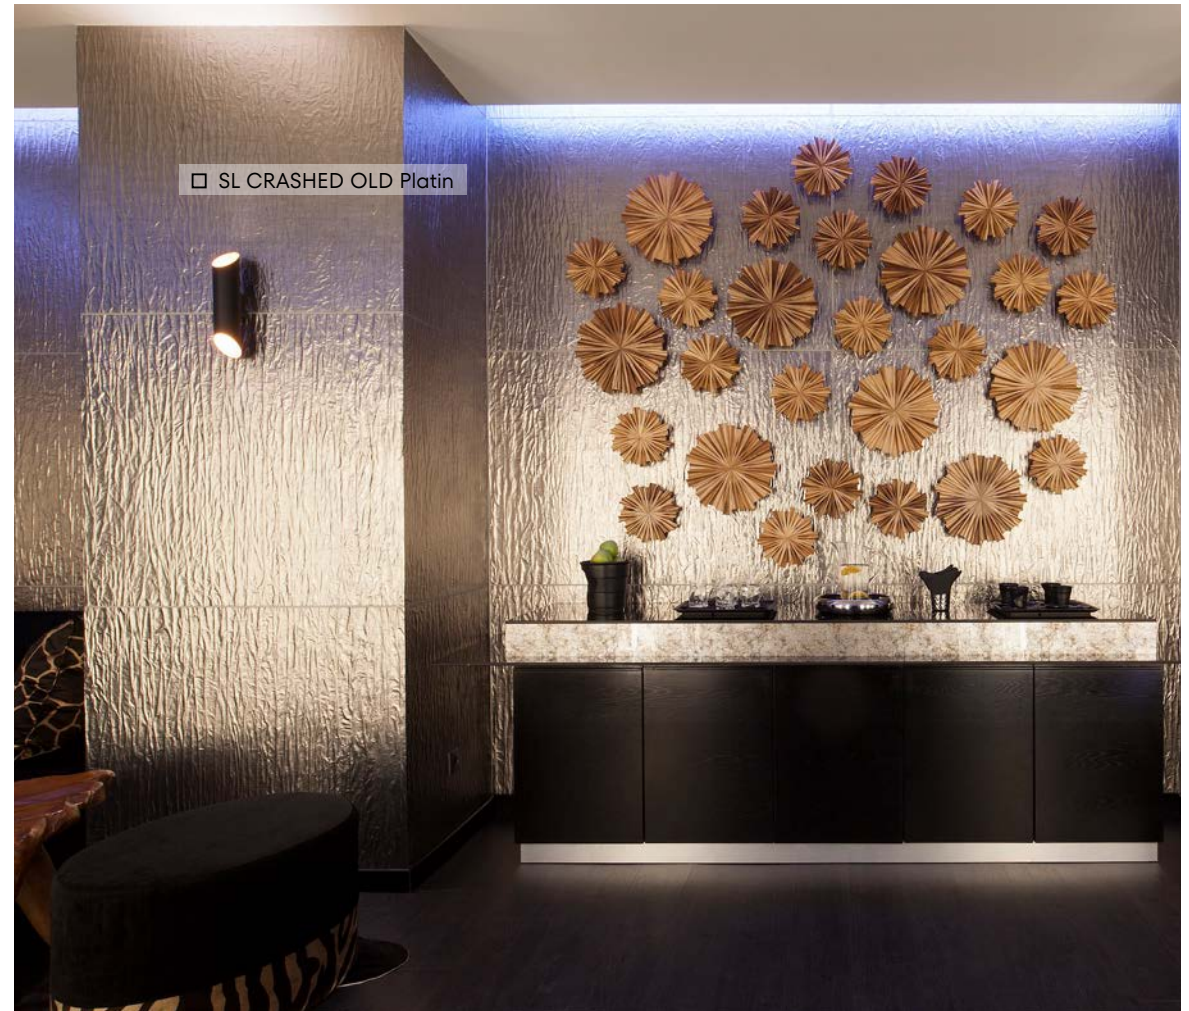

Enjoy pure luxury with SIBU DESIGN

Customer: OSMOS Wellness Center at VIDAMAR RESORT ALGARVE (Portugal) / Architect: Joana Saraiva / Product: SL CRASHED OLD Platin

SIBU | DESIGN

Find more of us at
www.sibu.at

SIBU | DESIGN

Possible combinations

- 1 DM Rosegold AR
- 3 LL CORD Charcoal Light
- 5 SG LEGUAN Copper AR+

- 2 MS 5x5 flex Classic Silver
- 4 OL GENESIS White matt AR
- 6 SL TIMBER Dark Grey matt AR