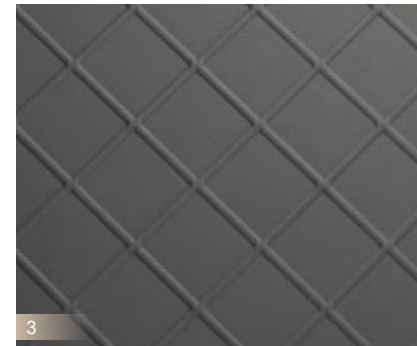

Enjoy pure luxury with SIBU DESIGN

Customer: OSMOS Wellness Center at VIDAMAR RESORT ALGARVE (Portugal) / Architect: Joana Saraiva / Product: SL CRASHED OLD Platin

SIBU | DESIGN

Find more of us at
www.sibu.at

SIBU | DESIGN

Possible combinations

- 1 DM Rosegold AR
- 3 LL CORD Charcoal Light
- 5 SG LEGUAN Copper AR+

- 2 MS 5x5 flex Classic Silver
- 4 OL GENESIS White matt AR
- 6 SL TIMBER Dark Grey matt AR