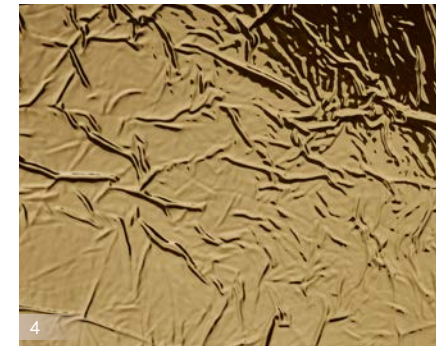

# Possible combinations

- 1 MS 5x5 flex Classic Gold
- 3 LL London Clay
- 5 SL NOTCH Gold matt

- 2 DM Brown AR
- 4 SL CREPA Gold
- 6 SG MARBLE Brown AR+

[www.sibu.at](http://www.sibu.at)

**SIBU | DESIGN**