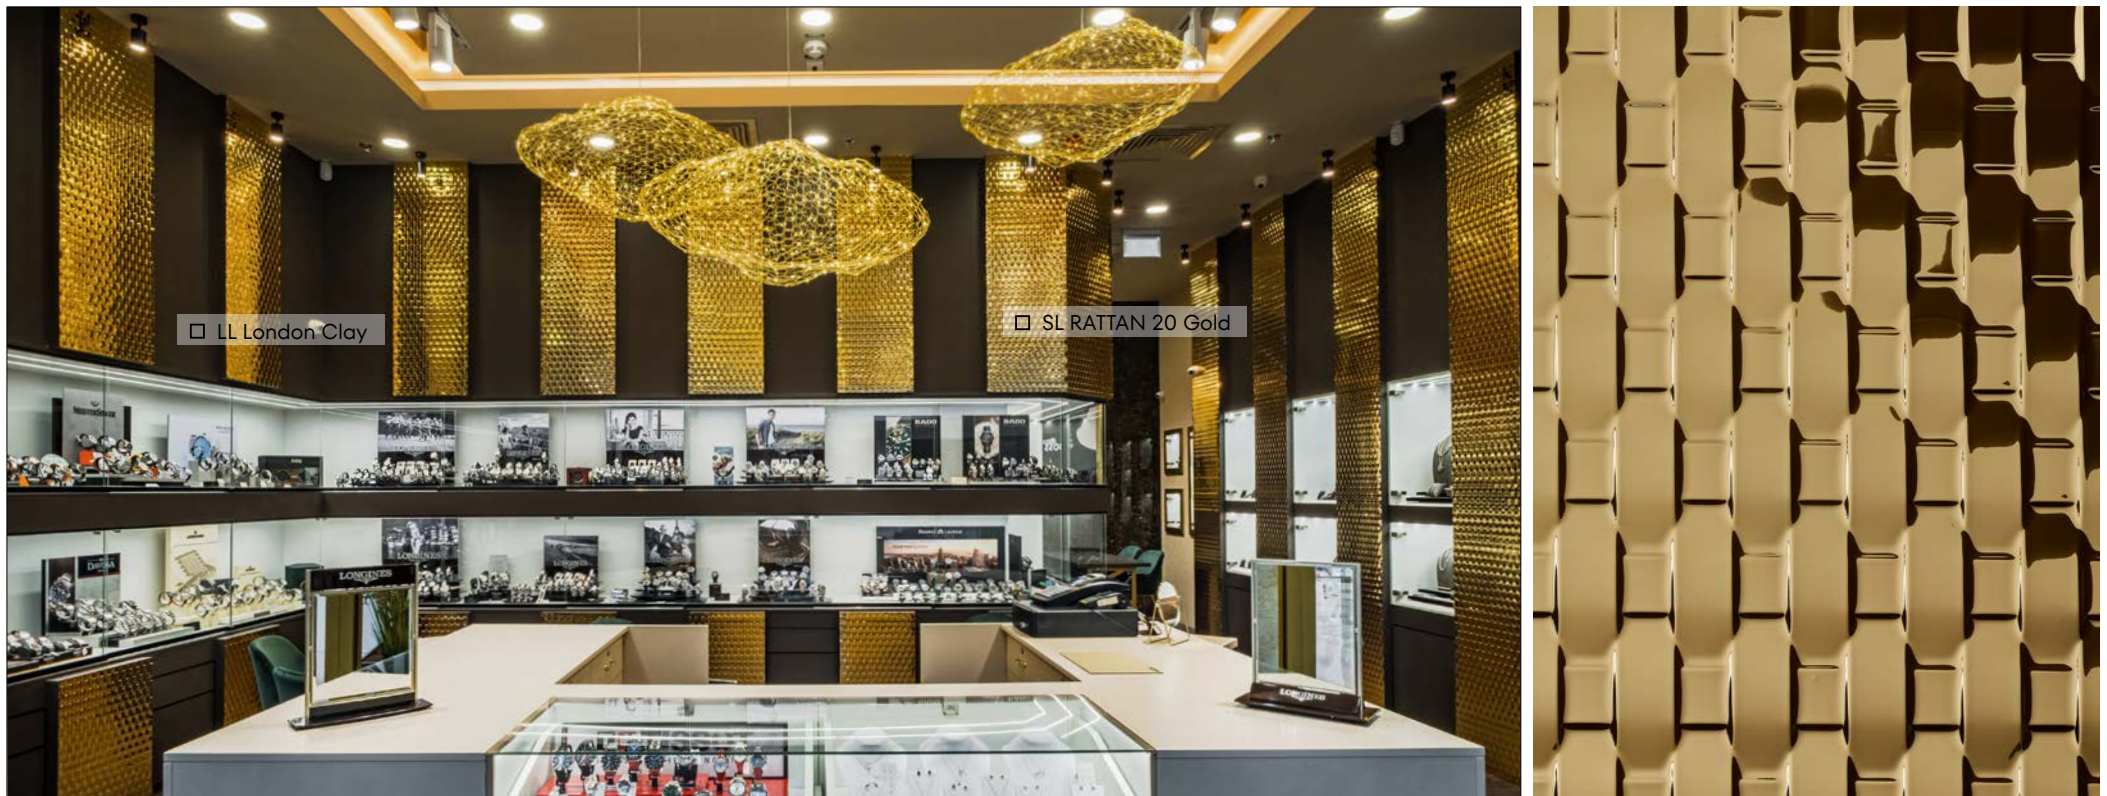

# Golden autumn days with SIBU DESIGN

Customer: Berill R Belsőépítészeti Kft. / Designed by Csiszér Design (Tamás Csiszér) / Constructed by Brands House Kft. (Zoltán Arnóth) / Product: SL RATTAN 20 Gold & LL London Clay