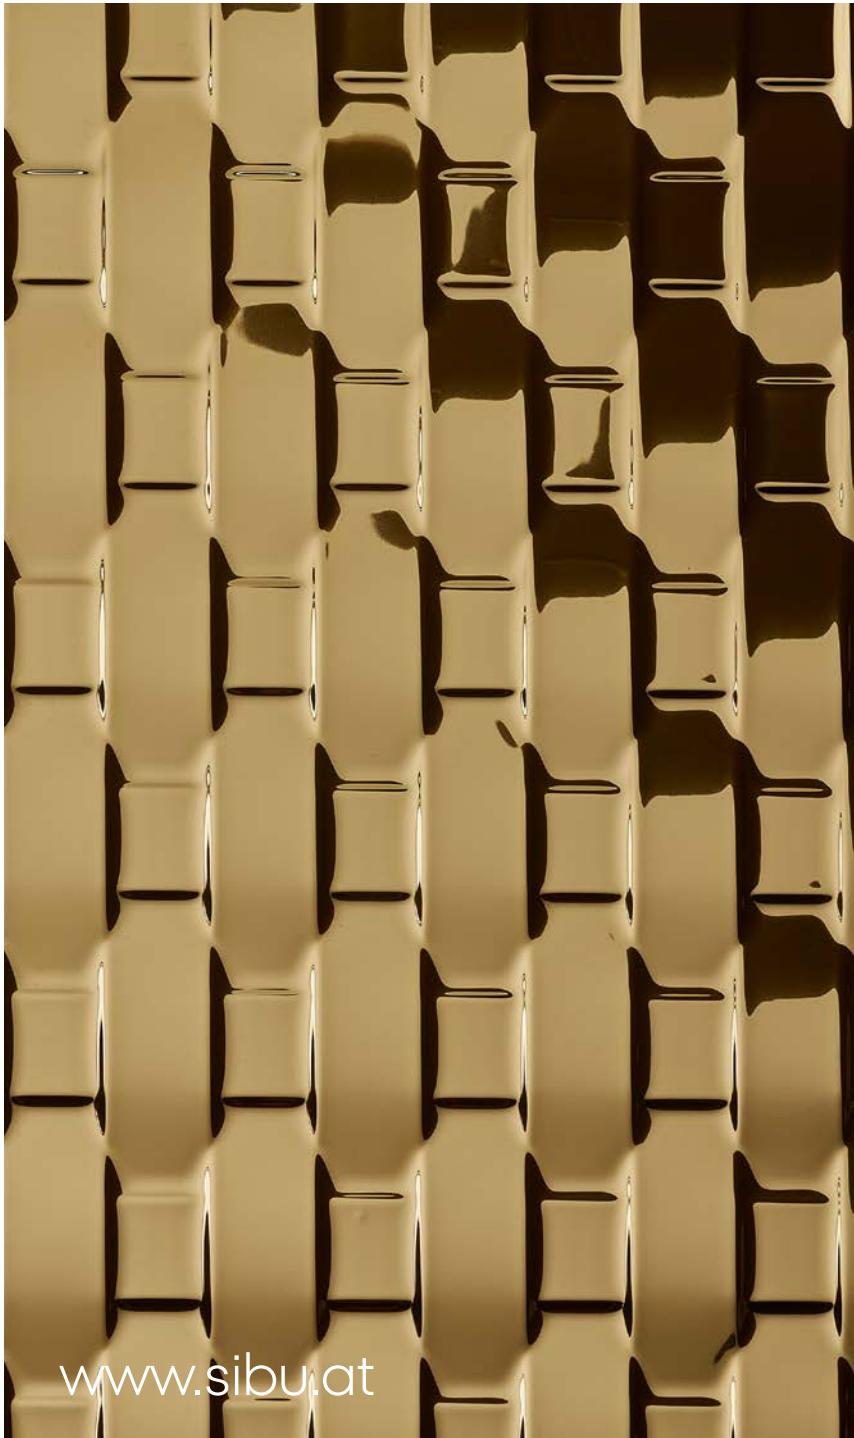

# Golden autumn days with SIBU DESIGN

Customer: Berill R Belsőépítészeti Kft. / Designed by Csiszér Design (Tamás Csiszér) / Constructed by Brands House Kft. (Zoltán Arnóth) / Product: SL RATTAN 20 Gold & LL London Clay

# Possible combinations

- 1 MS 5x5 flex Classic Gold
- 3 LL London Clay
- 5 SL NOTCH Gold matt

- 2 DM Brown AR
- 4 SL CREPA Gold
- 6 SG MARBLE Brown AR+

[www.sibu.at](http://www.sibu.at)

**SIBU | DESIGN**