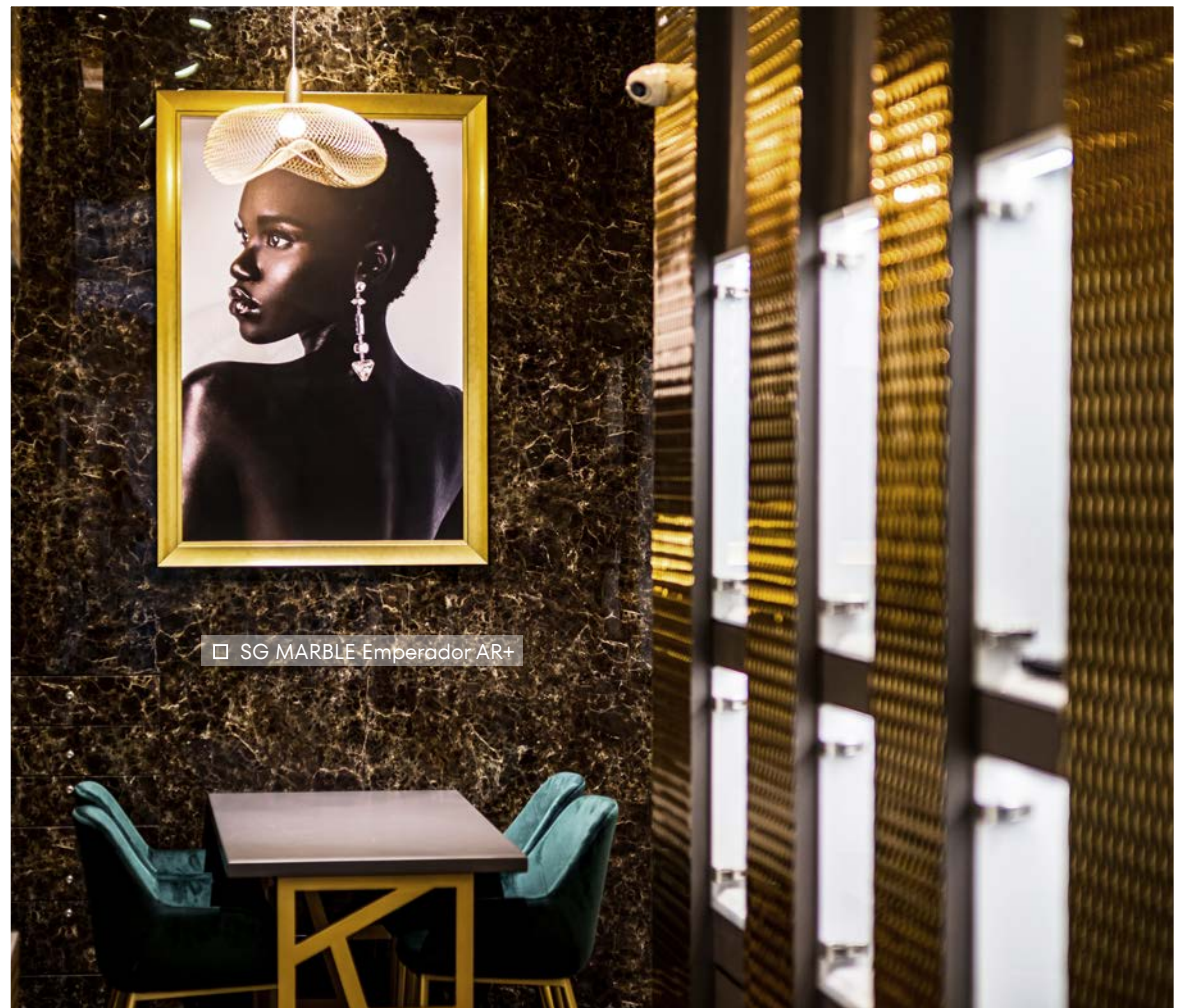

□ SG MARBLE Emperador AR+

Find more of us at
www.sibu.at

SIBU | DESIGN