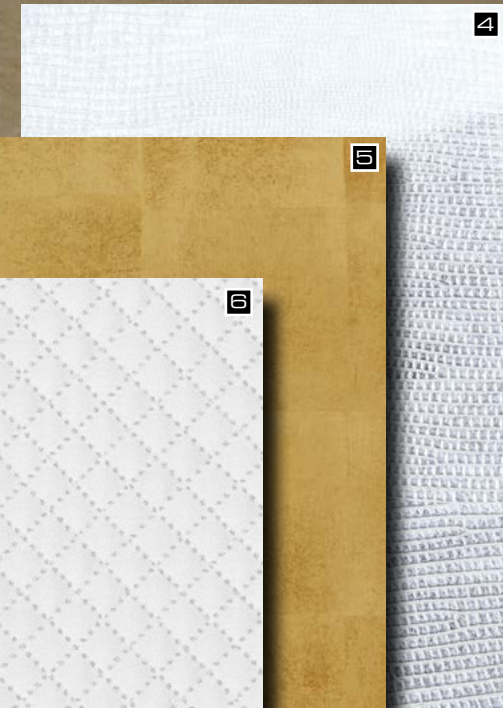

□ DM Gold brushed matt AR

Project: Lore Eesti (Estland), Objekt/Photo: Eesti Televisioon, Design: Marit Kutser, Product: DM Gold brushed matt AR

Kick it like SIBU DESIGN!

1

2

3

6

5

4

- 1 TL LINEA 104x62 Silent Gold
- 2 SL MOTION ONE Pearl White PF
- 3 DM LUXURY Holografico

- 4 SG LEGUAN White AR+
- 5 LL LUXURY Gold
- 6 LL ROMBO 12 Bianco matt

- 7 DM METALLIC USED Champagne AR