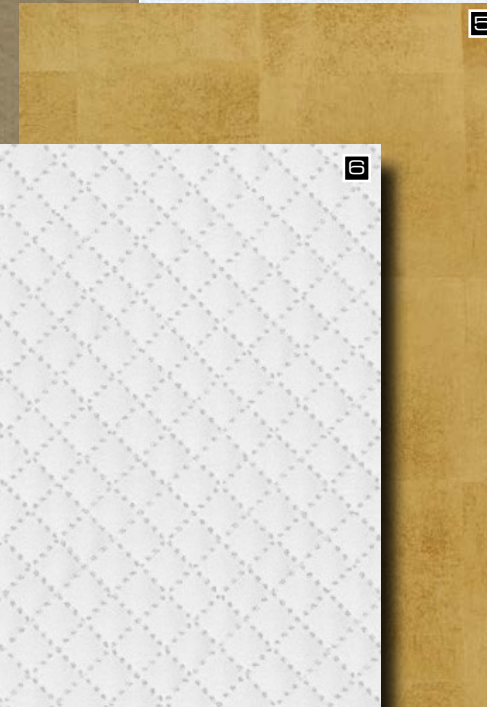

□ DM Gold brushed matt AR

Project: Lore Eesti (Estland), Objekt/Photo: Eesti Televisioon, Design: Marit Kutser, Product: DM Gold brushed matt AR

Kick it like SIBU DESIGN!

1

2

3

6

5

4

- 1 TL LINEA 104x62 Silent Gold
- 2 SL MOTION ONE Pearl White PF
- 3 DM LUXURY Holografico

- 4 SG LEGUAN White AR+
- 5 LL LUXURY Gold
- 6 LL ROMBO 12 Bianco matt

- 7 DM METALLIC USED Champagne AR